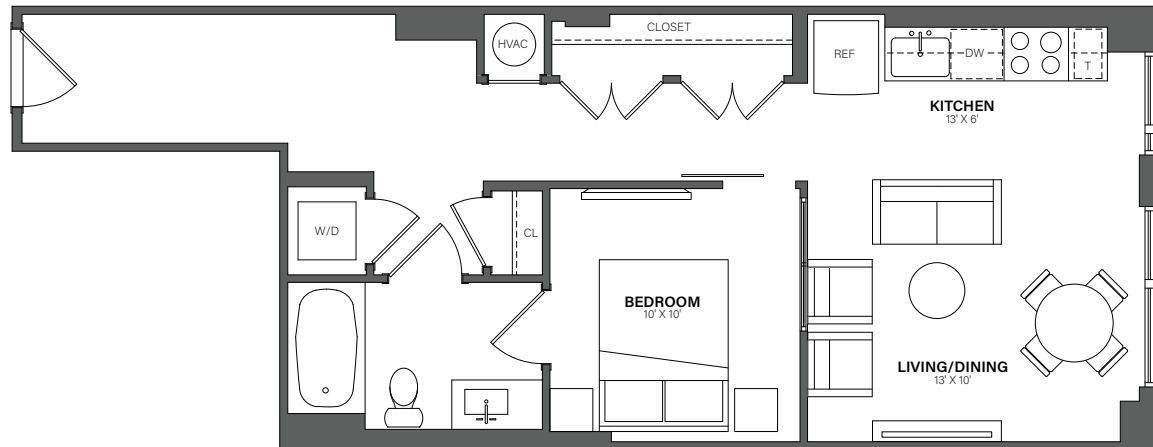

THE WESTERLY

404

1 Bed, 1 Bath • 666 Sq. Ft.

Rent

Available

Lease Term

Floor plans are an artist's conception. Details and dimensions may differ from actual plans.

TheWesterlyDC.com