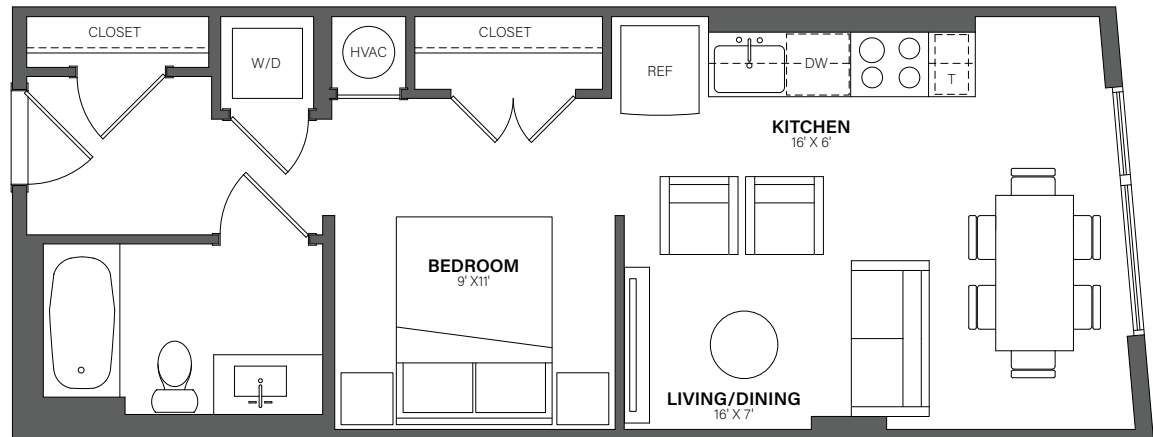

# 329

Studio, 1 Bath • 508 Sq. Ft.

Rent

Available

Lease Term

Floor plans are an artist's conception. Details and dimensions may differ from actual plans.

TheWesterlyDC.com

350 MAPLE DRIVE SW, WASHINGTON, DC 20024