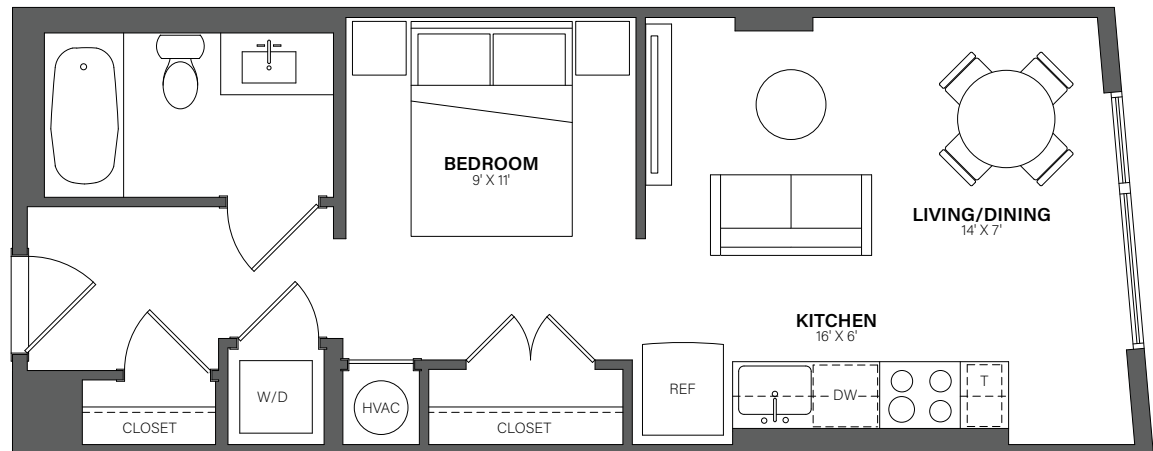

THE WESTERLY

328

Studio, 1 Bath • 491 Sq. Ft.

Rent

Available

Lease Term

Floor plans are an artist's conception. Details and dimensions may differ from actual plans.

TheWesterlyDC.com