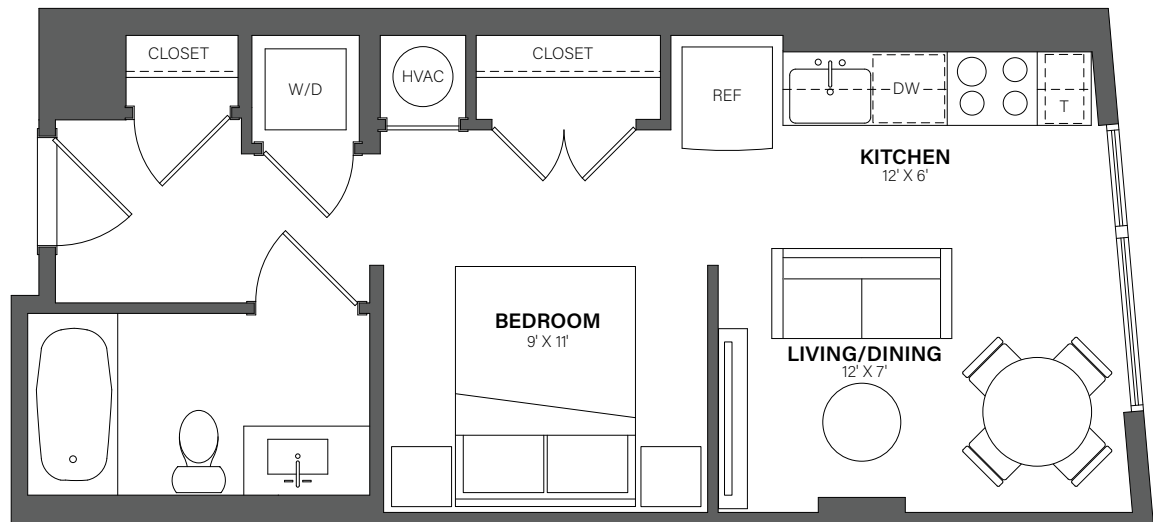

# THE WESTERLY

# 325

Studio, 1 Bath • 436 Sq. Ft.

Rent

Available

Lease Term

Floor plans are an artist's conception. Details and dimensions may differ from actual plans.

TheWesterlyDC.com

350 MAPLE DRIVE SW, WASHINGTON, DC 20024