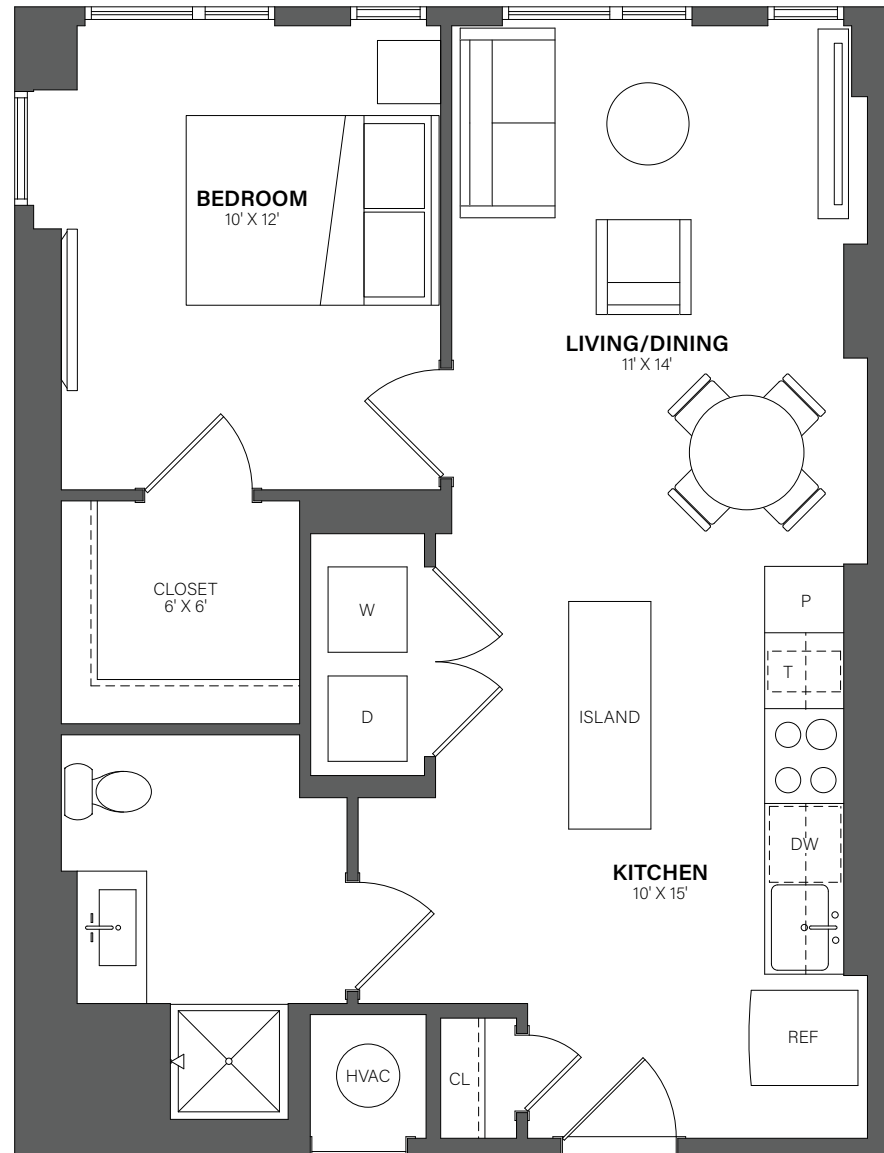

# THE WESTERLY

# 216

1 Bed, 1 Bath • 671 Sq. Ft.

Rent

Available

Lease Term

Floor plans are an artist's conception. Details and dimensions may differ from actual plans.

TheWesterlyDC.com

350 MAPLE DRIVE SW, WASHINGTON, DC 20024