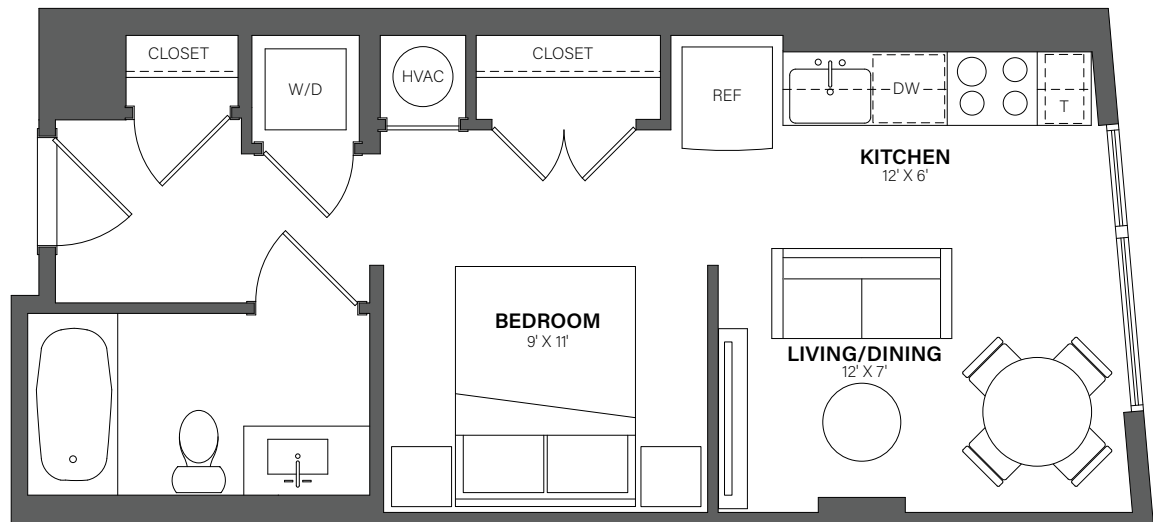

THE WESTERLY

1125

Studio, 1 Bath • 436 Sq. Ft.

Rent

Available

Lease Term

Floor plans are an artist's conception. Details and dimensions may differ from actual plans.

TheWesterlyDC.com