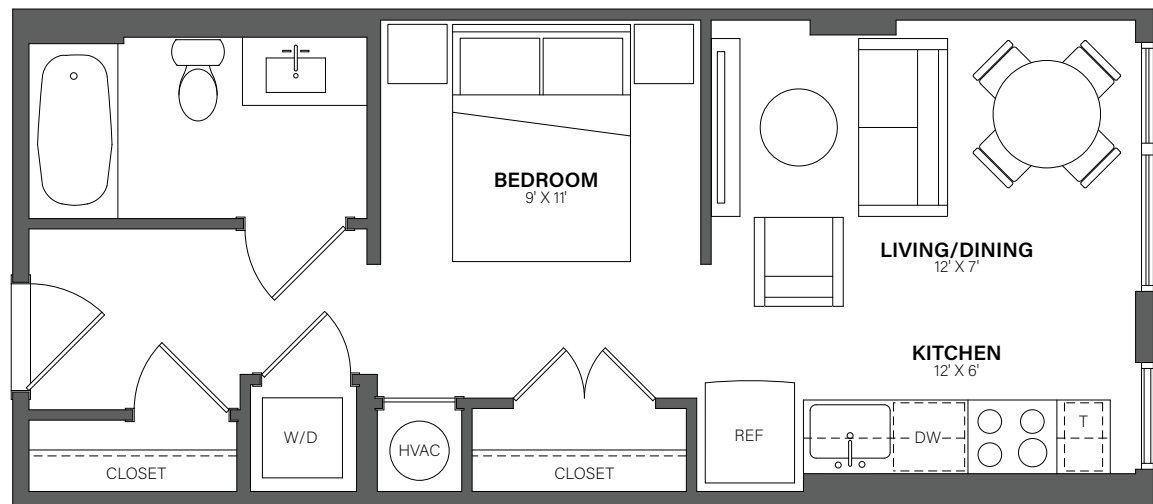

THE WESTERLY

1003

Studio, 1 Bath • 453 Sq. Ft.

Rent

Available

Lease Term

Floor plans are an artist's conception. Details and dimensions may differ from actual plans.

TheWesterlyDC.com